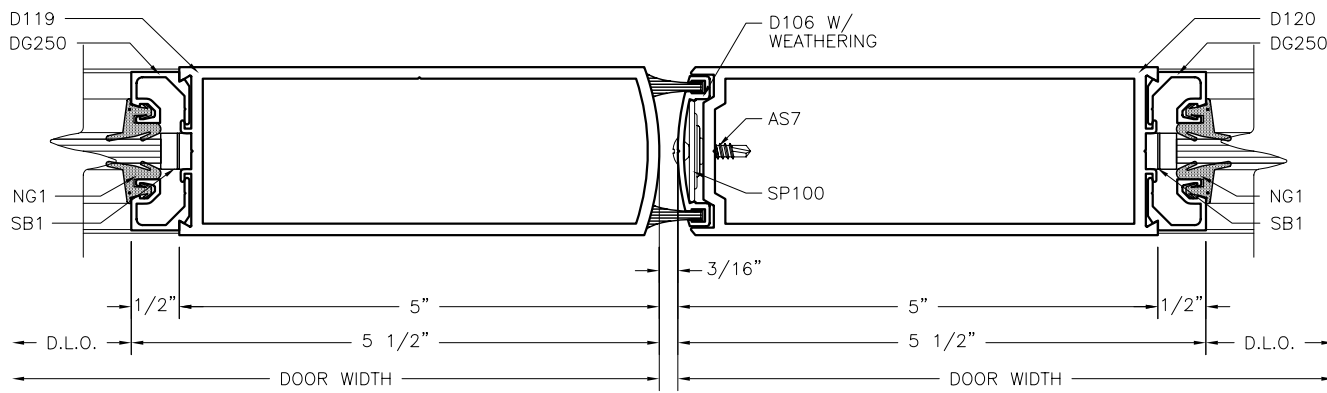

ARCHITECTURAL DETAILS: DOORS

SERIES 213 NARROW MEETING & ACTIVE LOCK STILES
1:2

SERIES 380 MEDIUM MEETING & ACTIVE LOCK STILES
1:2

SERIES 500 WIDE MEETING & ACTIVE LOCK STILES
1:2

SERIES 213 NARROW HINGE/LOCK STILE
1:2

NARROW CENTER PIVOT HINGE/LOCK STILE
1:2

SERIES 380 MEDIUM HINGE/LOCK STILE
1:2

MEDIUM CENTER PIVOT HINGE/LOCK STILE
1:2

SERIES 500 WIDE HINGE/LOCK STILE
1:2

WIDE CENTER PIVOT HINGE/LOCK STILE
1:2

ARCHITECTURAL DETAILS: DOORS