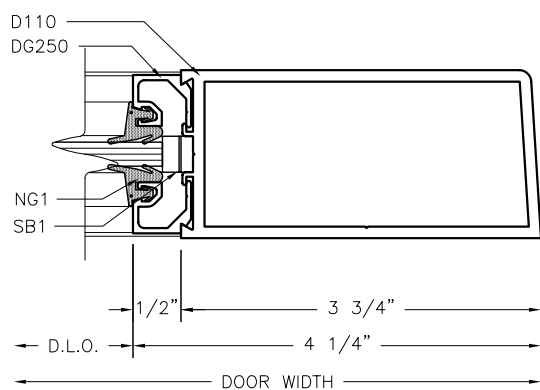

ARCHITECTURAL DETAILS: DOORS

SERIES 213 NARROW MEETING & ACTIVE LOCK STILES
1:2

SERIES 380 MEDIUM MEETING & ACTIVE LOCK STILES
1:2

SERIES 500 WIDE MEETING & ACTIVE LOCK STILES
1:2

SERIES 213 NARROW HINGE/LOCK STILE
1:2

NARROW CENTER PIVOT HINGE/LOCK STILE
1:2

SERIES 380 MEDIUM HINGE/LOCK STILE
1:2

MEDIUM CENTER PIVOT HINGE/LOCK STILE
1:2

SERIES 500 WIDE HINGE/LOCK STILE
1:2

WIDE CENTER PIVOT HINGE/LOCK STILE
1:2

ARCHITECTURAL DETAILS: DOORS