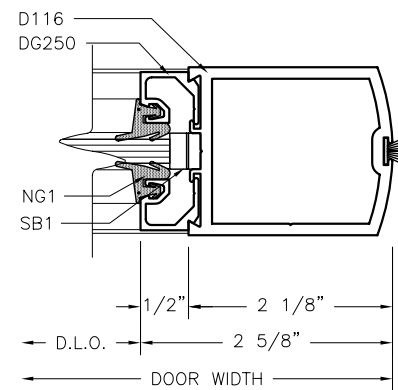

ARCHITECTURAL DETAILS: DOORS

SERIES 213 NARROW MEETING & ACTIVE LOCK STILES
1:2

SERIES 380 MEDIUM MEETING & ACTIVE LOCK STILES
1:2

SERIES 500 WIDE MEETING & ACTIVE LOCK STILES
1:2

SERIES 213 NARROW HINGE/LOCK STILE
1:2

NARROW CENTER PIVOT HINGE/LOCK STILE
1:2

SERIES 380 MEDIUM HINGE/LOCK STILE
1:2

MEDIUM CENTER PIVOT HINGE/LOCK STILE
1:2

SERIES 500 WIDE HINGE/LOCK STILE
1:2

WIDE CENTER PIVOT HINGE/LOCK STILE
1:2

ARCHITECTURAL DETAILS: DOORS