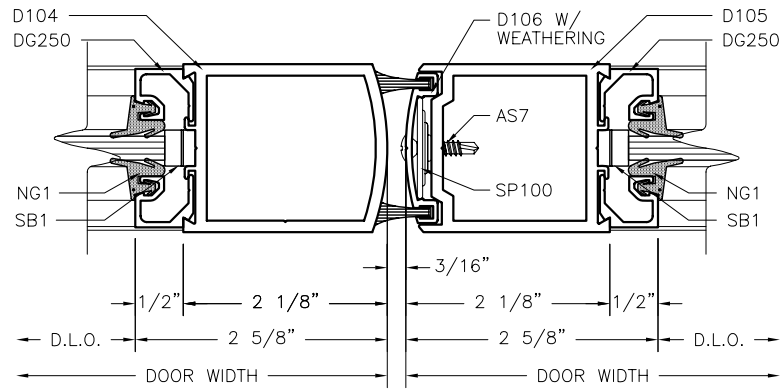

ARCHITECTURAL DETAILS: DOORS

SERIES 213 NARROW MEETING & ACTIVE LOCK STILES
1:2

SERIES 380 MEDIUM MEETING & ACTIVE LOCK STILES
1:2

SERIES 500 WIDE MEETING & ACTIVE LOCK STILES
1:2

SERIES 213 NARROW HINGE/LOCK STILE
1:2

NARROW CENTER PIVOT HINGE/LOCK STILE
1:2

SERIES 380 MEDIUM HINGE/LOCK STILE
1:2

MEDIUM CENTER PIVOT HINGE/LOCK STILE
1:2

SERIES 500 WIDE HINGE/LOCK STILE
1:2

WIDE CENTER PIVOT HINGE/LOCK STILE
1:2

ARCHITECTURAL DETAILS: DOORS