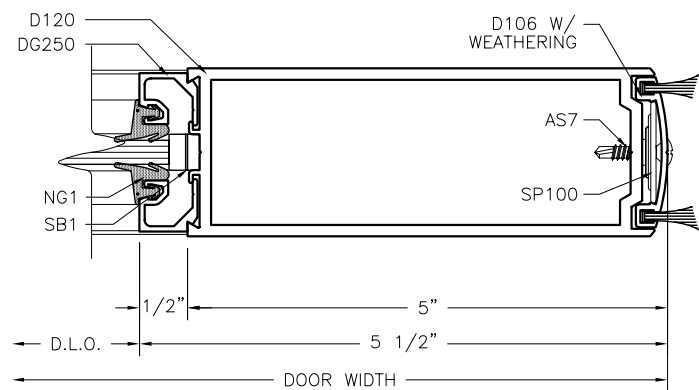

NARROW CENTER PIVOT HINGE/LOCK STILE
1:2

SERIES 380 MEDIUM HINGE/LOCK STILE
1:2

MEDIUM CENTER PIVOT HINGE/LOCK STILE
1:2

SERIES 500 WIDE HINGE/LOCK STILE
1:2

WIDE CENTER PIVOT HINGE/LOCK STILE
1:2

ARCHITECTURAL DETAILS: DOORS