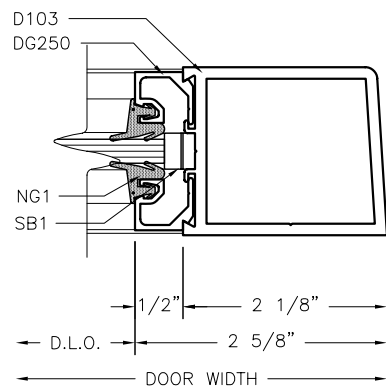

ARCHITECTURAL DETAILS: DOORS

SERIES 213 NARROW MEETING & ACTIVE LOCK STILES
1:2

SERIES 380 MEDIUM MEETING & ACTIVE LOCK STILES
1:2

SERIES 500 WIDE MEETING & ACTIVE LOCK STILES
1:2

SERIES 213 NARROW HINGE/LOCK STILE
1:2

NARROW CENTER PIVOT HINGE/LOCK STILE
1:2

SERIES 380 MEDIUM HINGE/LOCK STILE
1:2

MEDIUM CENTER PIVOT HINGE/LOCK STILE
1:2

SERIES 500 WIDE HINGE/LOCK STILE
1:2

WIDE CENTER PIVOT HINGE/LOCK STILE
1:2

ARCHITECTURAL DETAILS: DOORS