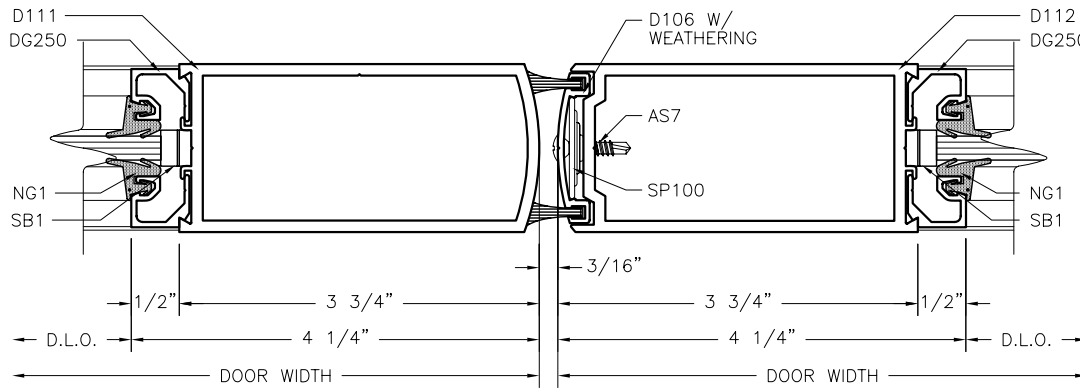

ARCHITECTURAL DETAILS: DOORS

SERIES 213 NARROW MEETING & ACTIVE LOCK STILES
1:2

SERIES 380 MEDIUM MEETING & ACTIVE LOCK STILES
1:2

SERIES 500 WIDE MEETING & ACTIVE LOCK STILES
1:2

SERIES 213 NARROW HINGE/LOCK STILE
1:2

NARROW CENTER PIVOT HINGE/LOCK STILE
1:2

SERIES 380 MEDIUM HINGE/LOCK STILE
1:2

MEDIUM CENTER PIVOT HINGE/LOCK STILE
1:2

SERIES 500 WIDE HINGE/LOCK STILE
1:2

WIDE CENTER PIVOT HINGE/LOCK STILE
1:2

ARCHITECTURAL DETAILS: DOORS