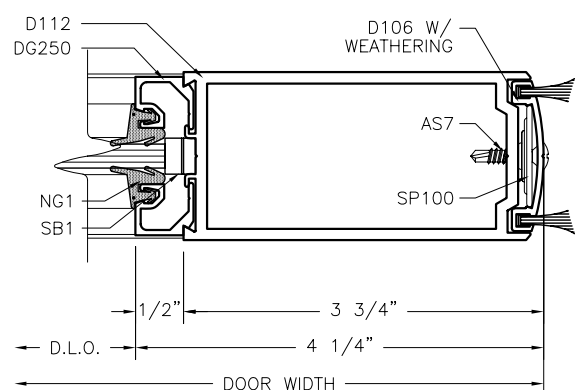

ARCHITECTURAL DETAILS: DOORS

SERIES 213 NARROW MEETING & ACTIVE LOCK STILES
1:2

SERIES 380 MEDIUM MEETING & ACTIVE LOCK STILES
1:2

SERIES 500 WIDE MEETING & ACTIVE LOCK STILES
1:2

SERIES 213 NARROW HINGE/LOCK STILE
1:2

NARROW CENTER PIVOT HINGE/LOCK STILE
1:2

SERIES 380 MEDIUM HINGE/LOCK STILE
1:2

MEDIUM CENTER PIVOT HINGE/LOCK STILE
1:2

SERIES 500 WIDE HINGE/LOCK STILE
1:2

WIDE CENTER PIVOT HINGE/LOCK STILE
1:2

ARCHITECTURAL DETAILS: DOORS