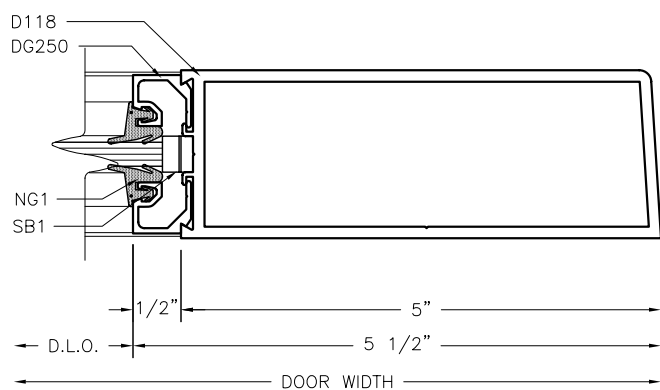

ARCHITECTURAL DETAILS: DOORS

SERIES 213 NARROW MEETING & ACTIVE LOCK STILES
1:2

SERIES 380 MEDIUM MEETING & ACTIVE LOCK STILES
1:2

SERIES 500 WIDE MEETING & ACTIVE LOCK STILES
1:2

SERIES 213 NARROW HINGE/LOCK STILE
1:2

NARROW CENTER PIVOT HINGE/LOCK STILE
1:2

SERIES 380 MEDIUM HINGE/LOCK STILE
1:2

MEDIUM CENTER PIVOT HINGE/LOCK STILE
1:2

SERIES 500 WIDE HINGE/LOCK STILE
1:2

WIDE CENTER PIVOT HINGE/LOCK STILE
1:2

ARCHITECTURAL DETAILS: DOORS